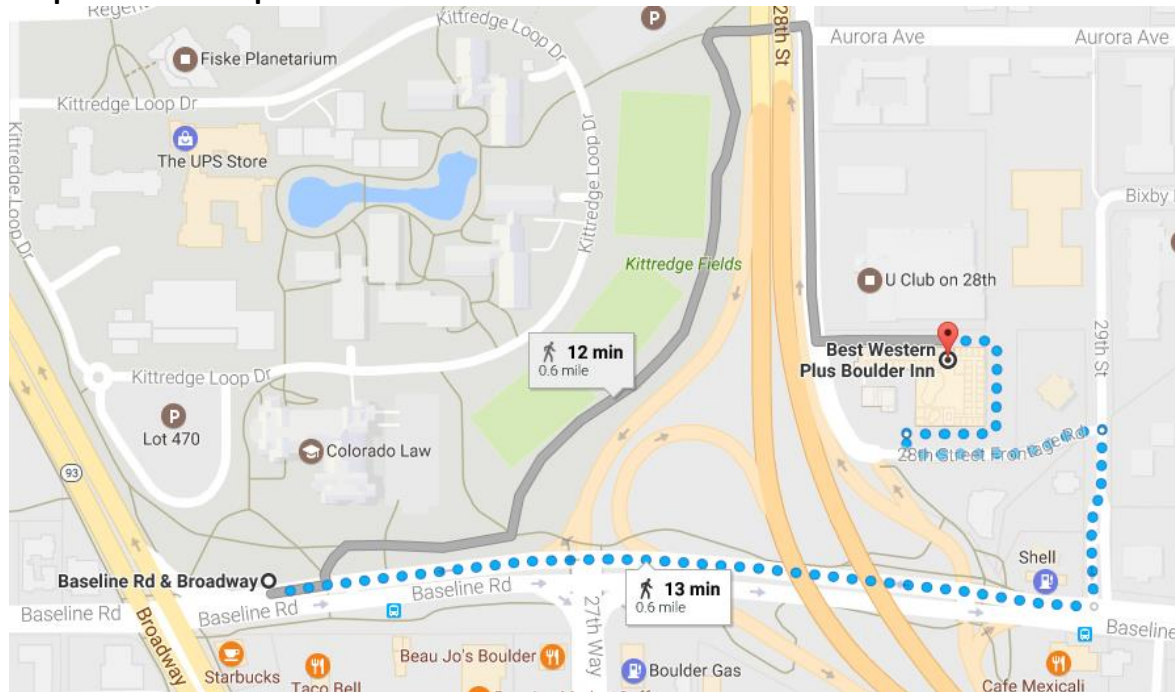

University of Colorado Center for Community (C4C, 3<sup>rd</sup> floor, Flatirons Room)  
2249 Willard Loop Dr., Boulder, CO 80305 USA

C4C is a 0.7 mile/15 min walk from the workshop hotel (see map below).

- [Millennium Harvest House Boulder](#)
- [Basecamp Boulder](#)
- [Other Hotels](#)

If you take the RTD from DIA, you will want to get off at the Baseline and Broadway stop. It is ~0.5 miles from the bus stop to the Boulder Inn (\$9 each way)

[Boulder Green Ride Shuttle](#) – to the front door of the hotel

### Map from RTD Stop to Boulder Inn: